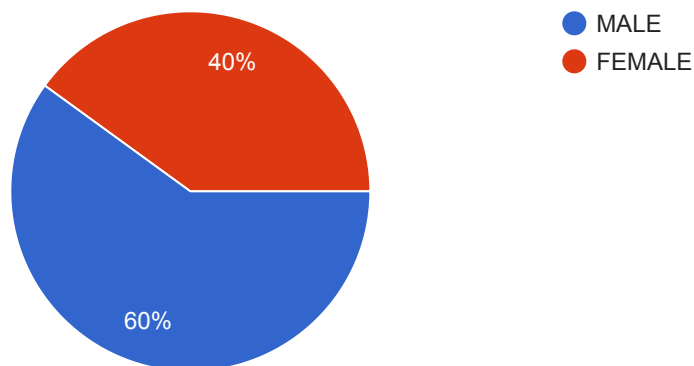

32 more responses are hidden

GENDER

 Copy

145 responses

MOBILE NUMBER

144 responses

70285 23234

8446531215