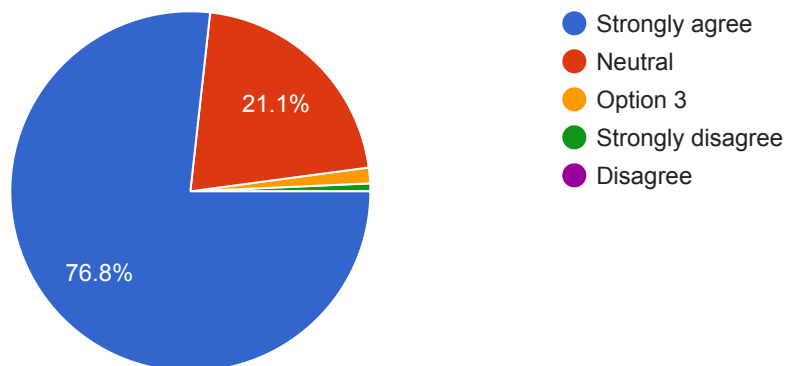

18. Efforts are made by the institute/ teachers to inculcate soft skills, life skills and employability skills to make you ready for the world of work.

144 responses

19. What percentage of teachers use ICT tools such as LCD projector, Multimedia, etc. while teaching

144 responses

20. The overall quality of teaching-learning process in your institute is very good

142 responses